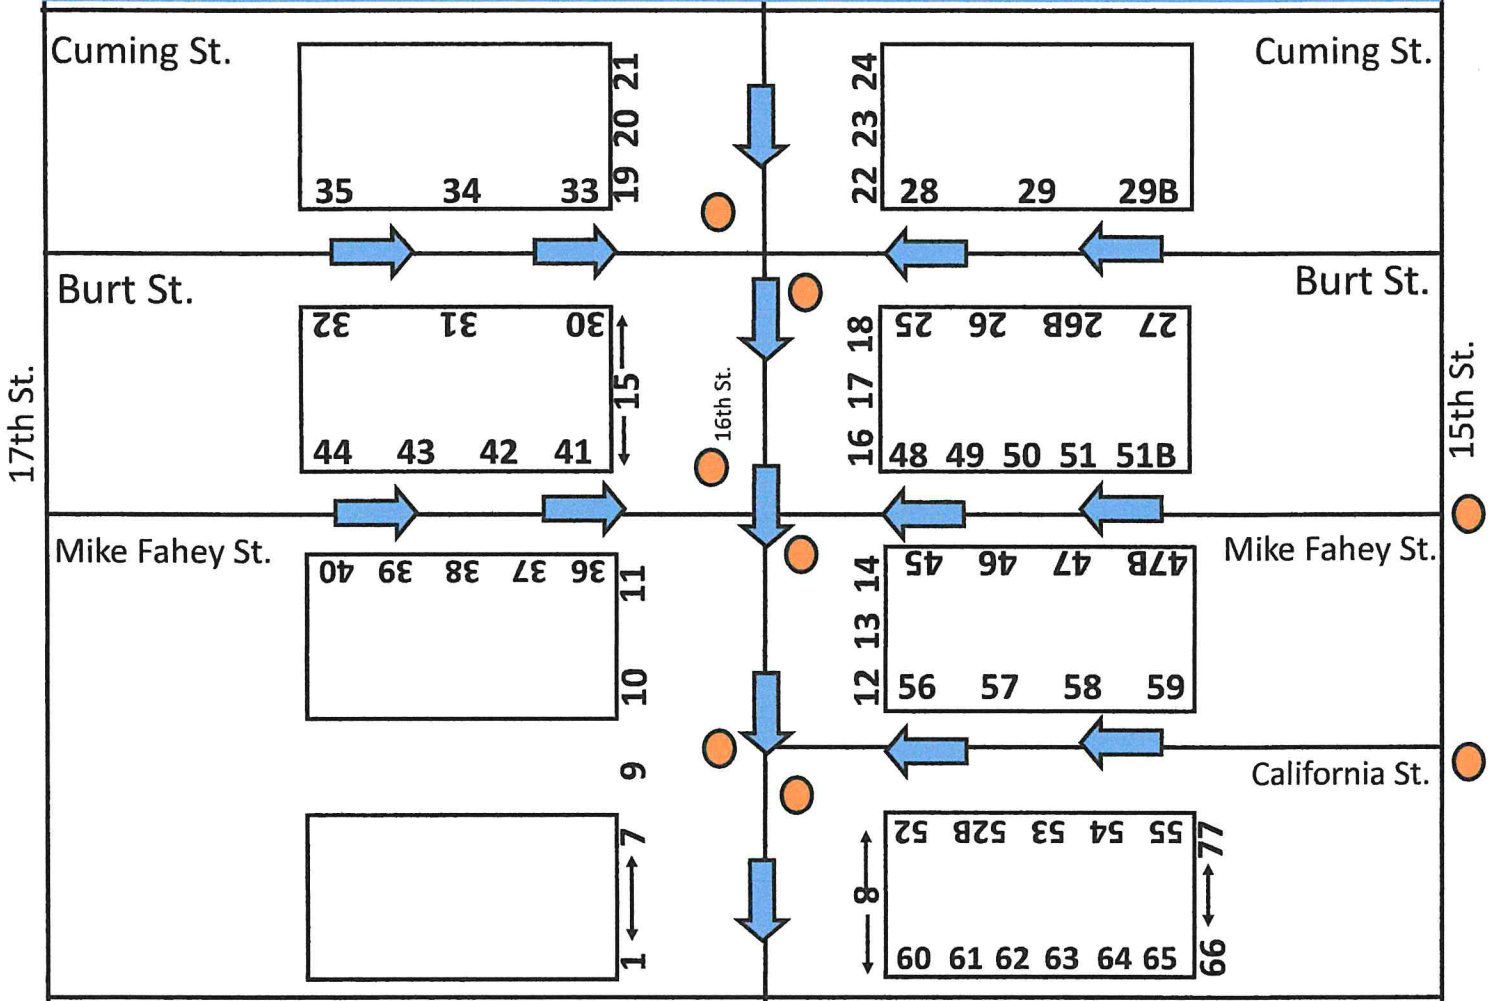

SEPTEMBERFEST LABOR DAY PARADE ASSEMBLY AREA

Assembly: 7:30 AM-9:30 AM Parade: 10:00 AM- NOON

Cass St.

=Port-a-Potty

Cass St.